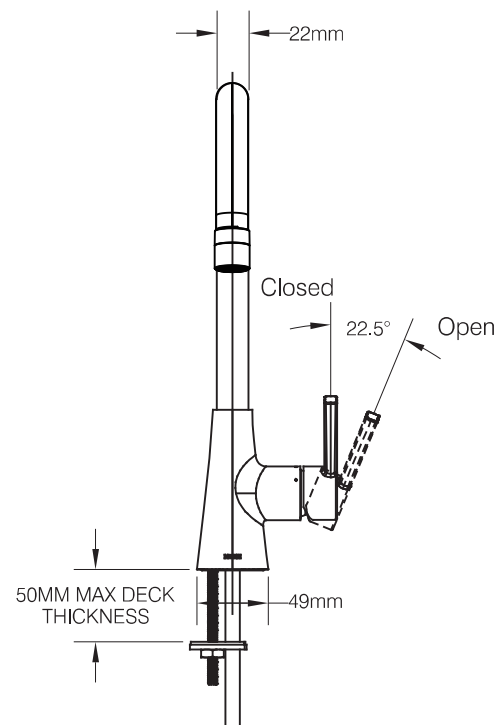

MOEN

Specifications

DESCRIPTION

- Metal construction with a chrome finish
- G1/2 inlet connections
- Include 600mm flexible inlet hoses
- 2 function aerator

OPERATION

- Lever style handle
- Pull-on / Push-off
- Temperature controlled through 90 degree arc of handle travel
- 2F modes switch on aerator

FLOW

- Water flowrate is about 3.0L/min to 4.5L/min at 0.1Mpa
- Water flow difference is limited to 3.0L/min maximum from 0.1Mpa to 0.3Mpa

CARTRIDGE

- Ø 25mm ceramic cartridge

STANDARDS

- Design to meet GB 18145; GB 25501

WARRANTY

- 5 years limited warranty against leaks and drips

YORK

Single Handle High Arc Kitchen Faucet

MODELS: GN60500A Series

CRITICAL DIMENSIONS DO NOT SCALE