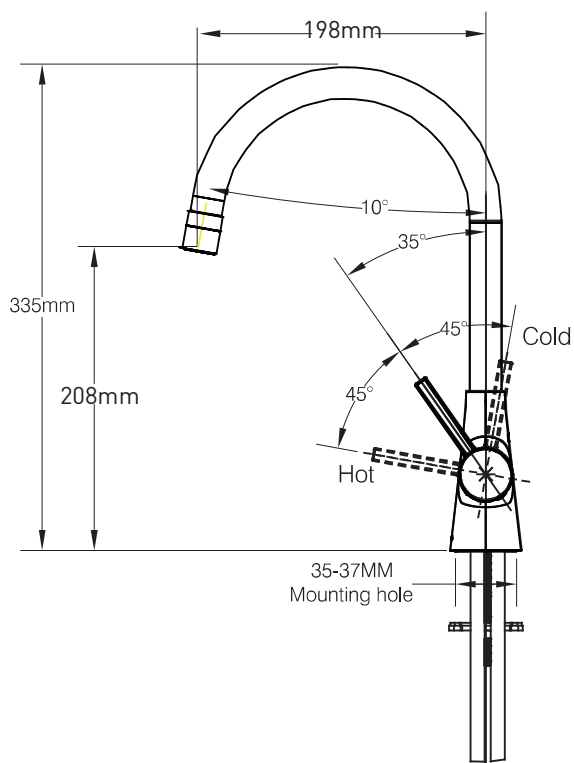

MOEN

Specifications

DESCRIPTION

- Metal construction with a chrome finish
- G1/2 inlet connections
- Include 600mm flexible inlet hoses
- 2 function aerator

OPERATION

- Lever style handle
- Pull-on / Push-off
- Temperature controlled through 90 degree arc of handle travel
- 2F modes switch on aerator

FLOW

- Water flowrate is about 3.0L/min to 4.5L/min at 0.1Mpa
- Water flow difference is limited to 3.0L/min maximum from 0.1Mpa to 0.3Mpa

CARTRIDGE

- Ø 25mm ceramic cartridge

STANDARDS

- Design to meet GB 18145; GB 25501

WARRANTY

- 5 years limited warranty against leaks and drips

YORK

Single Handle High Arc Kitchen Faucet

MODELS: GN60500A Series

CRITICAL DIMENSIONS DO NOT SCALE