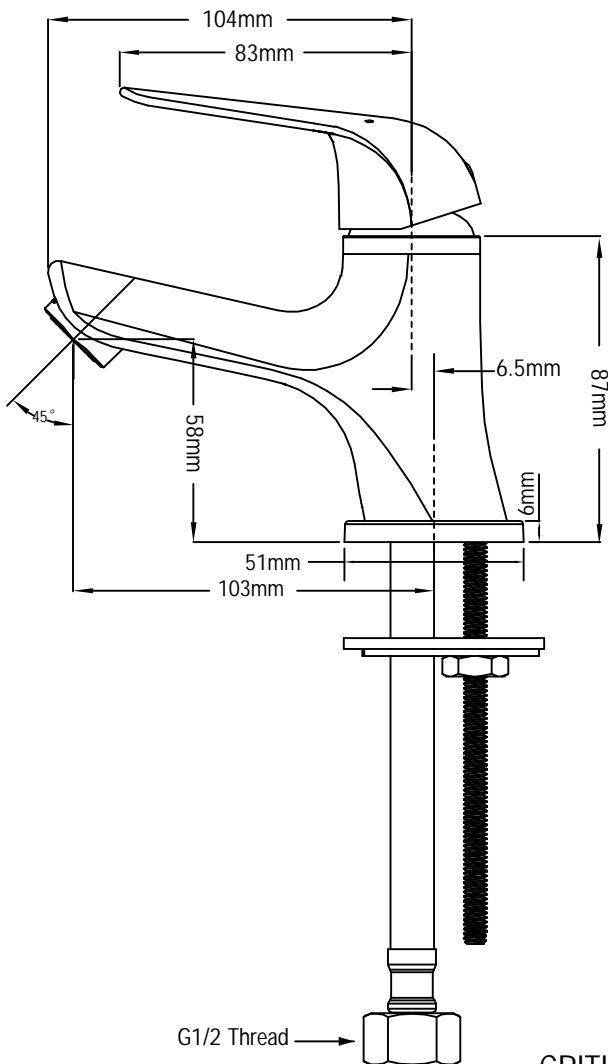

DESCRIPTION

- Metal construction with a chrome finish
- G1/2 inlet connections
- Includes 600mm long flexible inlet hoses

OPERATION

- Lever style handle
- Pull-on / Push-off
- Temperature controlled through 100 degree arc of handle travel

FLOW

- Flow is 0.2L/s minimum at 0.3Mpa without aereator.
- Flow is 0.15L/s maximum at 0.1Mpa with aereator.

CARTRIDGE

- MOEN Duralast 146565 cartridge design.
- Nonmetallic / nonferrous and ceramic material

STANDARD

- Designed to meet GB 18145

WARRANTY

- 5years limited warranty against leaks and drips

COCO

Single Mount Single-Handle Lavatory Faucet

Models: 12121

CRITICAL DIMENSION
(DO NOT SCALE)