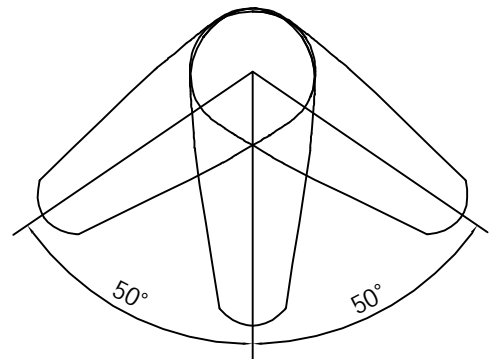

CRITICAL DIMENSION
(DO NOT SCALE)