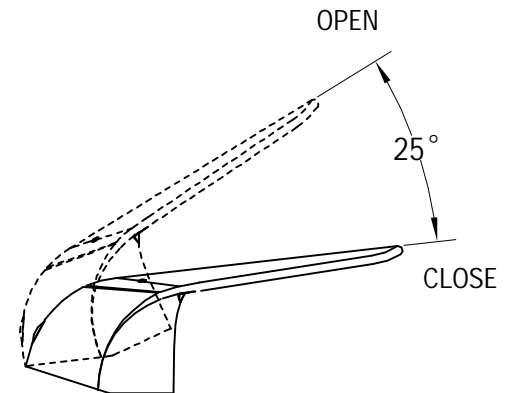

CRITICAL DIMENSION
(DO NOT SCALE)