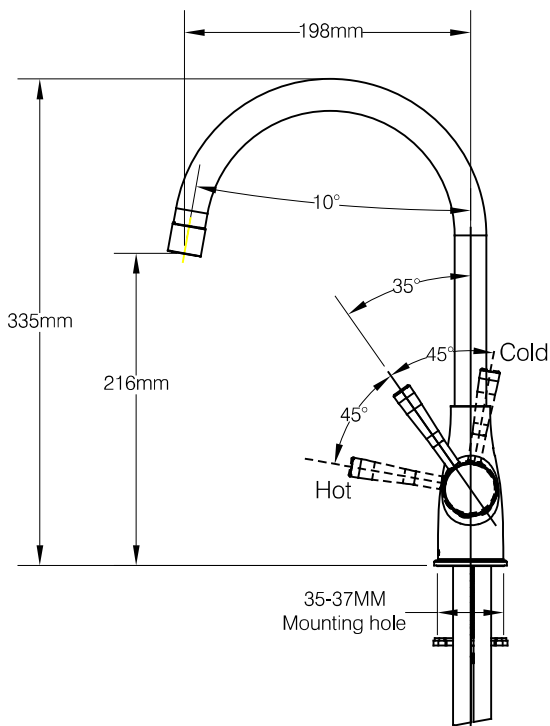

DESCRIPTION

- Metal construction with a chrome finish
- G1/2 inlet connections
- Include 400mm flexible inlet hoses

OPERATION

- Lever style handle
- Pull-on / Push-off
- Temperature controlled through 90 degree arc of handle travel

FLOW

- Flow is limited to 8.3L/min at 0.41Mpa with aerator
- Flowrate is about 5.6L/min at 0.3Mpa with aerator
- Flowrate is about 3.4L/min at 0.1Mpa with aerator

CARTRIDGE

- Ø25mm ceramic cartridge

STANDARD

- Designed to meet GB 18145

WARRANTY

- 5 years limited warranty against leaks and drips

WALES

Single Handle High Arc Kitchen Faucet

Models:GN60501

NOTE:SEE REVERSE SIDE FOR ILLUSTRATED PARTS

CRITICAL DIMENSION