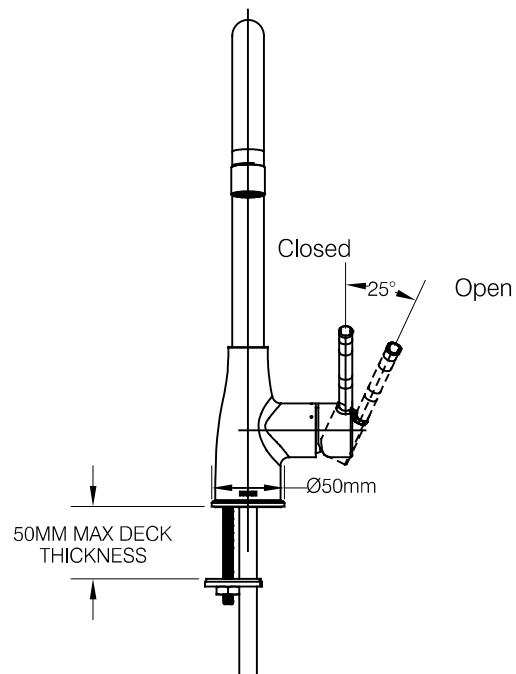

DESCRIPTION

- Metal construction with a chrome finish
- G1/2 inlet connections
- Include 400mm flexible inlet hoses

OPERATION

- Lever style handle
- Pull-on / Push-off
- Temperature controlled through 90 degree arc of handle travel

FLOW

- Flow is limited to 8.3L/min at 0.41Mpa with aerator
- Flowrate is about 5.6L/min at 0.3Mpa with aerator
- Flowrate is about 3.4L/min at 0.1Mpa with aerator

CARTRIDGE

- Ø25mm ceramic cartridge

STANDARD

- Designed to meet GB 18145

WARRANTY

- 5 years limited warranty against leaks and drips

WALES

Single Handle High Arc Kitchen Faucet

Models:GN60501

NOTE:SEE REVERSE SIDE FOR ILLUSTRATED PARTS

CRITICAL DIMENSION