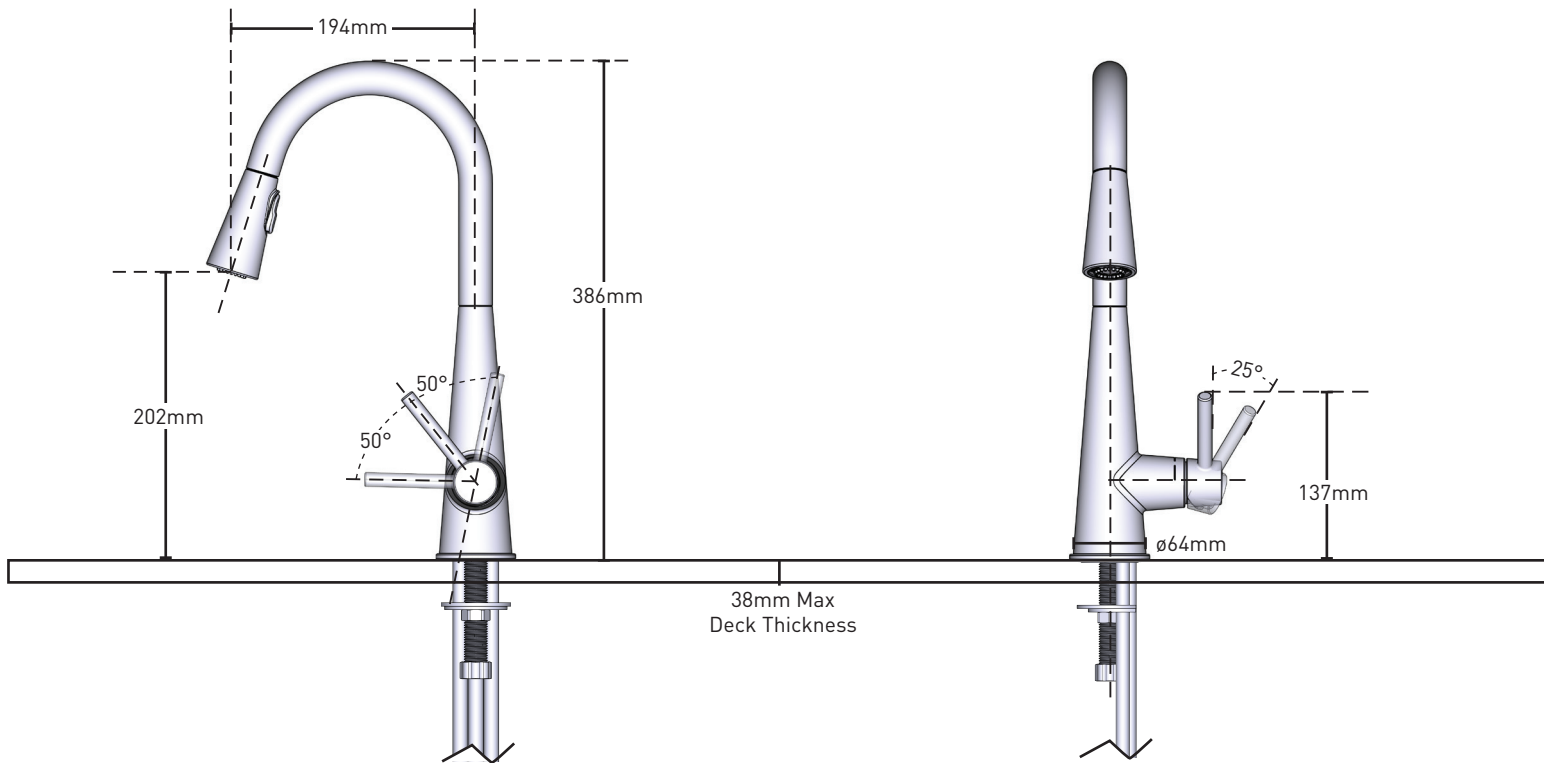

MOEN® 摩恩

Specifications

DESCRIPTION

- Metal construction with various finishes identified by suffix
- G1/2 inlet connections
- Includes 600mm long flexible inlet hoses
- Pullout spray with 1700mm braided hose
- High arc spout provides height and reach to fill or clean large pots while pull out wand provides the maneuverability for cleaning or rinsing
- 360° rotating spout provides ability to install handle on either side

OPERATION

- Lever style handle, temperature controlled by 100° arc of handle travel
- Operates in stream or spray mode in the pullout or retracted position

FLOW

- Water flowrate is about 3.1L/min at 0.1Mpa with aerator
- Water flowrate is about 5.8L/min at 0.3Mpa with aerator

CARTRIDGE

- MOEN Duralast cartridge

STANDARDS

- Designed to meet GB 18145

WARRANTY

- 5 years limited warranty against leaks and drips

SLEEK

Single Handle High Arc
Pulldown Kitchen Faucet

MODELS: GNMCL7864/ GNMCL7864SRS/ GNMCL7864BL/
GNMCL7864SBL/ GNMCL7864GG

NOTE: THIS FAUCET IS DESIGNED TO BE INSTALLED THRU
34mm MIN. TO 38mm MAX. DIA. HOLE

CRITICAL DIMENSIONS DO NOT SCALE