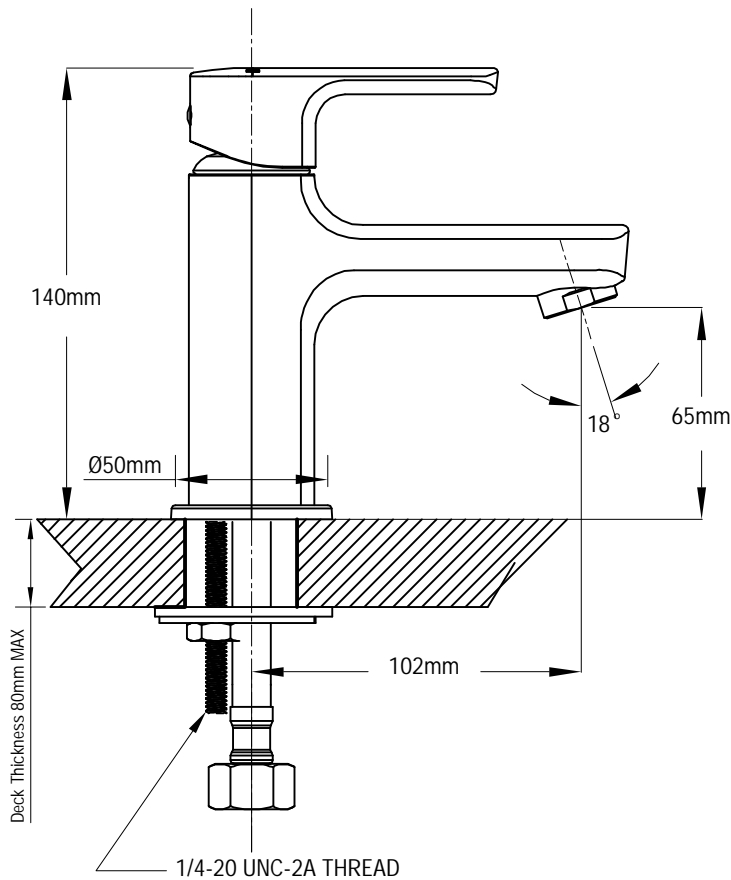

## DESCRIPTION

- Metal construction with a chrome finish
- G1/2 inlet connections
- Includes 600mm long flexible inlet hoses

## WARRANTY

- 5years limited warranty against leaks and drips

**AURELIA**  
Single Mount Single-Handle Lavatory Faucet

Models: 21121

NOTE: THIS FAUCET IS DESIGNED TO BE INSTALLED  
THRU 34mm MIN. TO 38mm MAX. DIA. HOLE

**CRITICAL DIMENSION**  
(DO NOT SCALE)