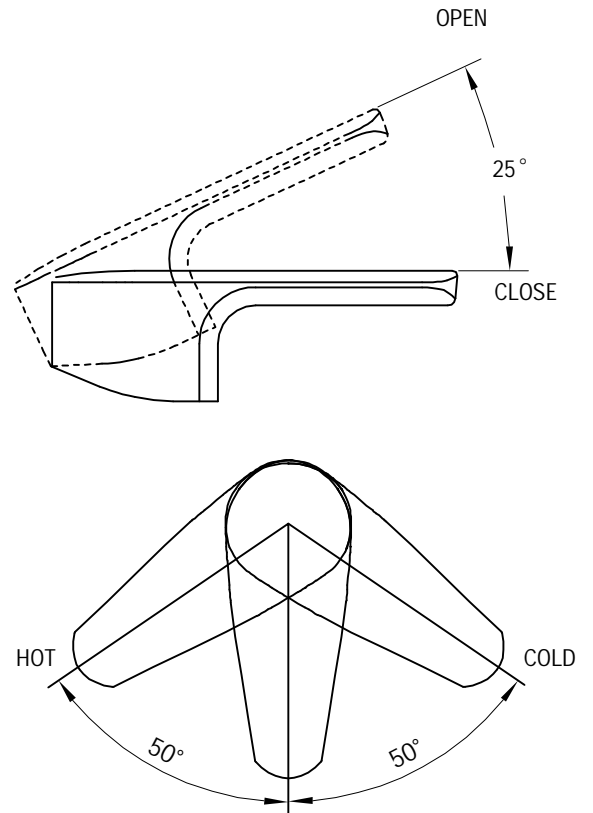

## DESCRIPTION

- Metal construction with a chrome finish
- G1/2 inlet connections
- Includes 600mm long flexible inlet hoses

## WARRANTY

- 5years limited warranty against leaks and drips

**AURELIA**  
Single Mount Single-Handle Lavatory Faucet

Models: 21121

NOTE: THIS FAUCET IS DESIGNED TO BE INSTALLED  
THRU 34mm MIN. TO 38mm MAX. DIA. HOLE

**CRITICAL DIMENSION**  
(DO NOT SCALE)