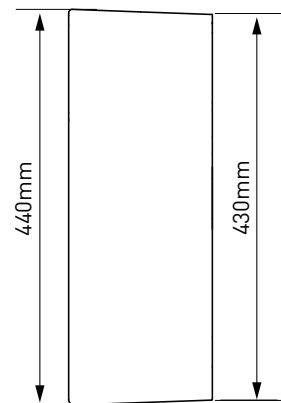

### 描述

- 产品规格: L:590 × W:440 × H:160mm (外部)
- 材质: 瓷质
- 釉面类型: 普通
- 安装方式: 台上盆
- 带溢水孔

### DESCRIPTION

- Product Specification: L:590 × W:440 × H:160mm (Outside)
- Material: Porcelain
- Glaze Type: Ordinary
- Installation Method: Counter-Top Basin
- With overflow hole

### EXECUTIVE STANDARD

- GB/T 6952-2015 <Sanitary ceramics>

Note: When choosing faucets and accessory, please use the recommendation or consult the Moen dealer or call the Moen hotline.

\* All dimensions shown in the figure are reference dimensions

### Square Ceramic Counter-Top Basin

**MODELS:** BC9903-125

**CRITICAL DIMENSIONS DO NOT SCALE**