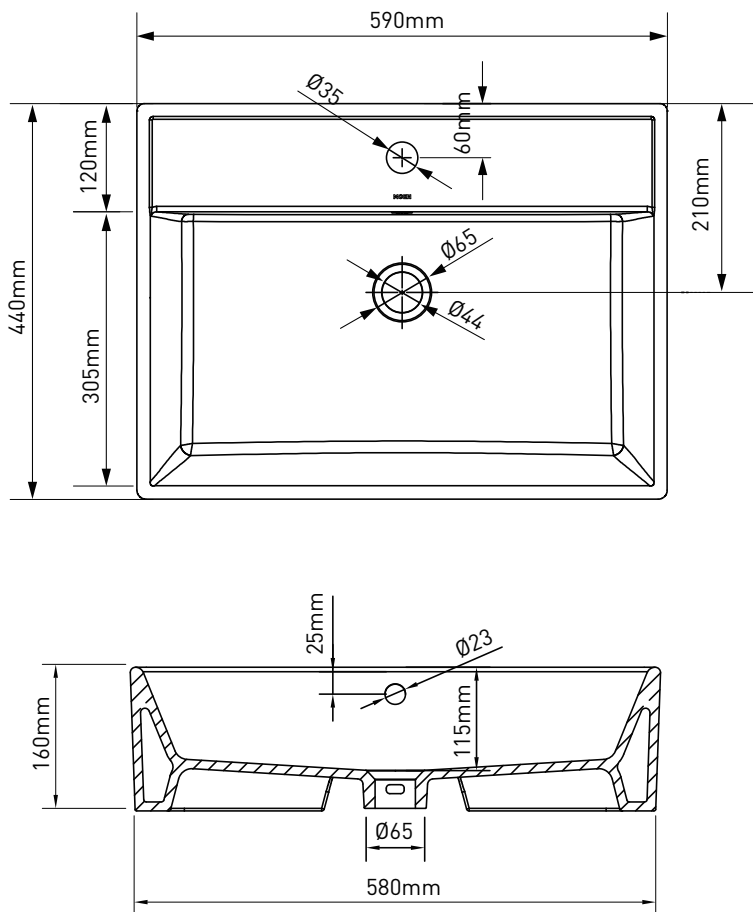

### 描述

- 产品规格: L:590 × W:440 × H:160mm (外部)
- 材质: 瓷质
- 釉面类型: 普通
- 安装方式: 台上盆
- 带溢水孔

### DESCRIPTION

- Product Specification: L:590 × W:440 × H:160mm (Outside)
- Material: Porcelain
- Glaze Type: Ordinary
- Installation Method: Counter-Top Basin
- With overflow hole

### EXECUTIVE STANDARD

- GB/T 6952-2015 <Sanitary ceramics>

Note: When choosing faucets and accessory, please use the recommendation or consult the Moen dealer or call the Moen hotline.

\* All dimensions shown in the figure are reference dimensions

### Square Ceramic Counter-Top Basin

**MODELS:** BC9903-125

**CRITICAL DIMENSIONS DO NOT SCALE**