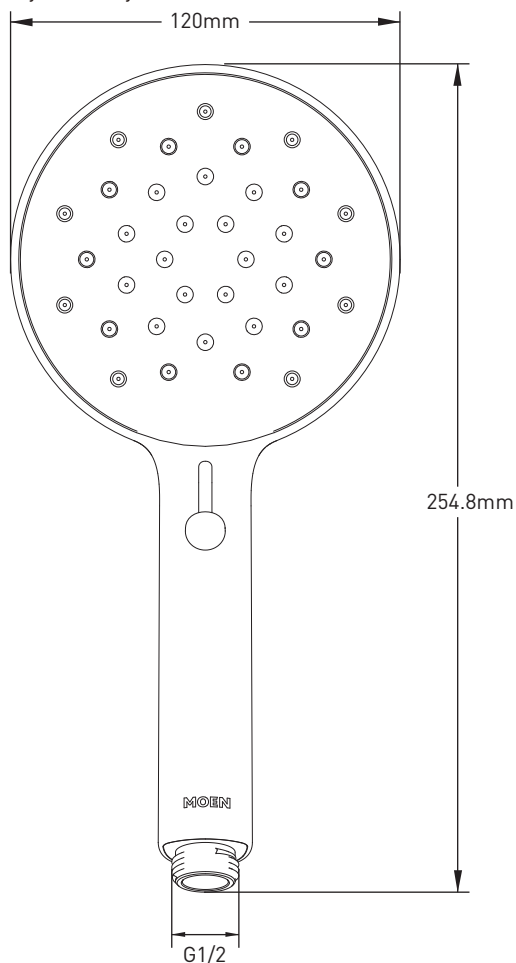

MOEN® 摩恩

Specifications

DESCRIPTION:

- Infinite Hand Shower
- Infinite Hand Shower, BL
- Infinite Hand Shower, SRN

OPERATION

- When the push button is pushed by about 6mm, obvious changes in the spray can be seen, and there are sprays with different particle sizes at any position.
- Stepless adjustment, different sprays in the same hole, shower water, mixture of shower water and spray water, spray water.
- 35 Φ 1 water outlet holes.

FLOW

- Flow rate is about 5.88L/min at 0.1MPa spray model

STANDARDS

- Designed to meet GB/T 23447-2009

WARRANTY

- 1 year limited warranty against leaks and drips For markets. Exclude Chinese mainland, the terms and conditions of warranty shall differ between product categories and countries. Please refer to warranty stated by local distribution.

Handheld Shower

MODELS: 202010 Series

CRITICAL DIMENSIONS DO NOT SCALE