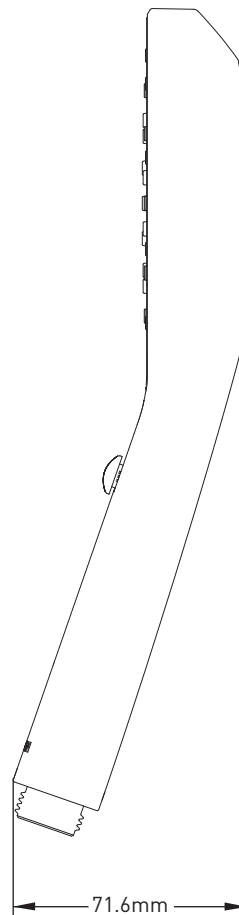

MOEN® 摩恩

Specifications

DESCRIPTION:

- Infinite Hand Shower
- Infinite Hand Shower, BL
- Infinite Hand Shower, SRN

OPERATION

- When the push button is pushed by about 6mm, obvious changes in the spray can be seen, and there are sprays with different particle sizes at any position.
- Stepless adjustment, different sprays in the same hole, shower water, mixture of shower water and spray water, spray water.
- 35 Φ 1 water outlet holes.

FLOW

- Flow rate is about 5.88L/min at 0.1MPa spray model

STANDARDS

- Designed to meet GB/T 23447-2009

WARRANTY

- 1 year limited warranty against leaks and drips For markets. Exclude Chinese mainland, the terms and conditions of warranty shall differ between product categories and countries. Please refer to warranty stated by local distribution.

Handheld Shower

MODELS: 202010 Series

CRITICAL DIMENSIONS DO NOT SCALE