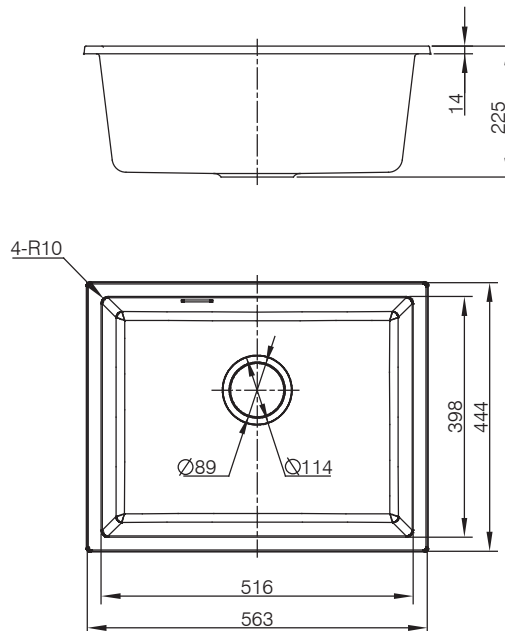

ROCK GRANITE SINK

Models: 27906BL
27906OAT
27906KH

Units : mm