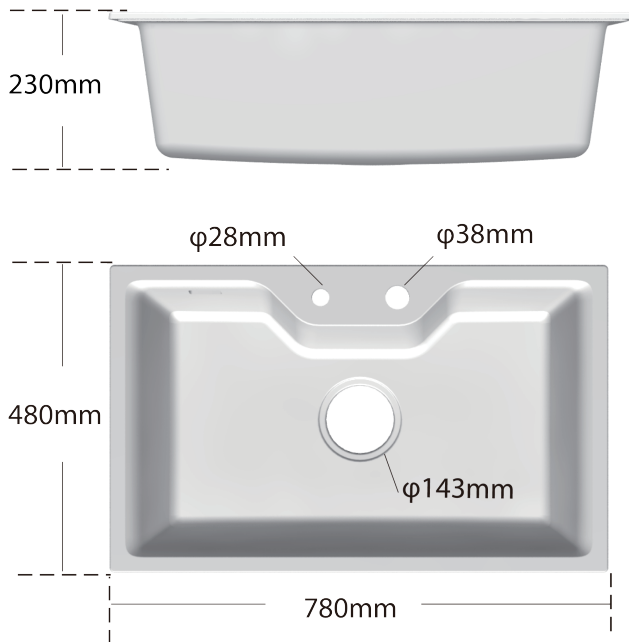

MOEN® 摩恩

Specifications

DESCRIPTION

- Rock series granite single bowl sink
- Granite+PMMA construction
- Top mounting, mounting hardware included
cutout size : 760mmX460mmXR10mm

STANDARD

- Comply with Q/MESN002

WARRANTY

- 5 years limited warranty against leaks and drips
- 1 year limited warranty for sink accessories

Rock Granite Single Bowl Sink

MODELS : 27908 series

CRITICAL DIMENSIONS DO NOT SCALE