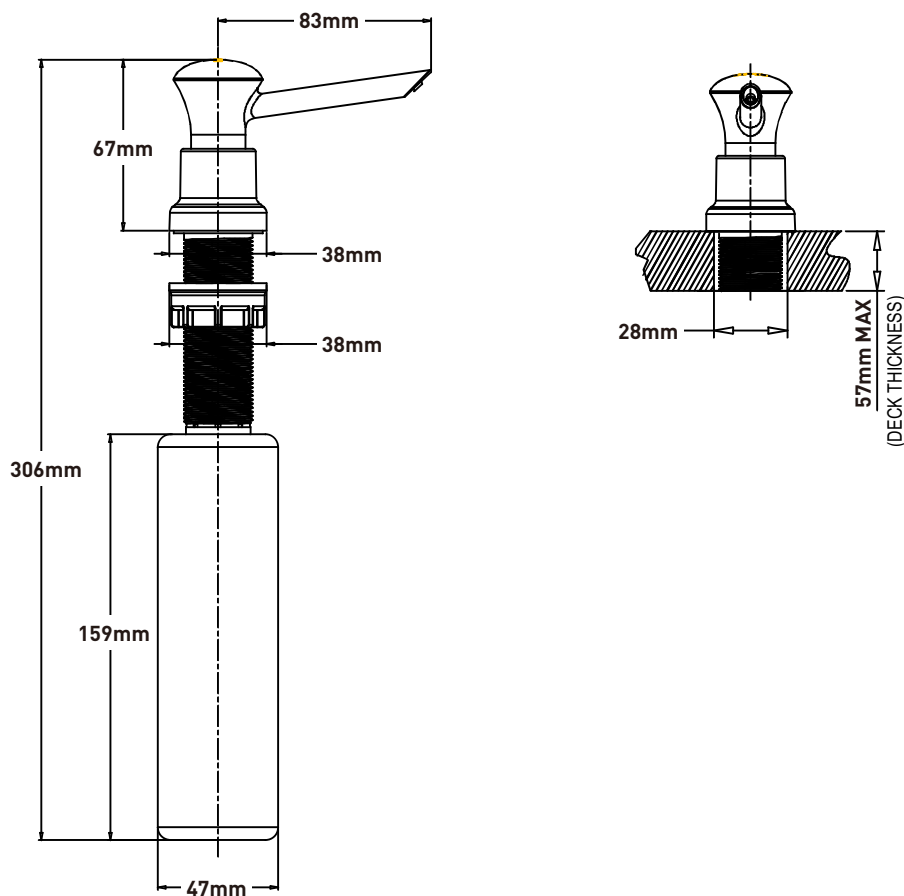

MOEN® 摩恩

SPECIFICATIONS

DESCRIPTION

- Soap dispenser with plastic bottle

OPERATION

- Press down, pump action

WARRANTY

- 1 years limited warranty except artificial damage and chemicals erosion

Soap Dispenser

MODELS: 7029 series

CRITICAL DIMENSIONS DO NOT SCALE