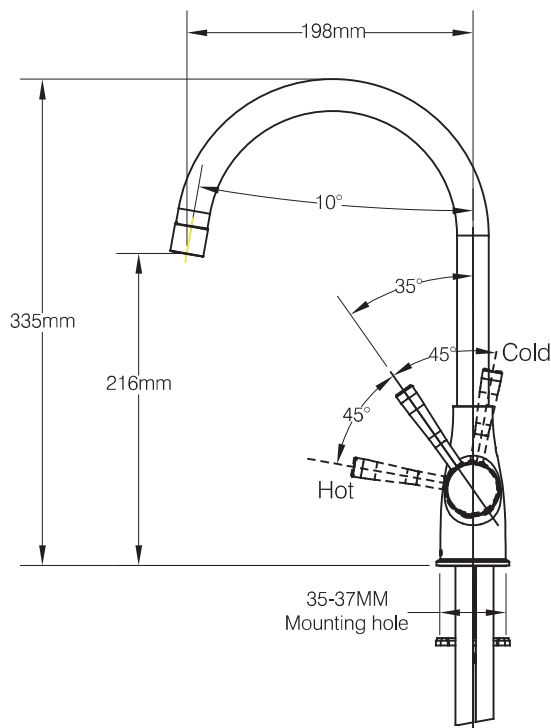

MOEN

Specifications

DESCRIPTION

- Metal construction with a chrome finish
- G1/2 inlet connections
- Include 600mm flexible inlet hoses

OPERATION

- Lever style handle
- Pull-on / Push-off
- Temperature controlled through 90 degree arc of handle travel

FLOW

- Flow is limited to 8.3 L/min at 0.41Mpa with aerator
- Flowrate is about 5.6L/min at 0.3Mpa with aerator
- Flowrate is about 3.4L/min at 0.1Mpa with aerator

CARTRIDGE

- Ø 25mm ceramic cartridge

STANDARDS

- Design to meet GB 18145; GB 25501

WARRANTY

- 5 years limited warranty against leaks and drips

WALES

Single Handle High Arc Kitchen Faucet

MODELS: GN60501MCL01

NOTE: See reverse side for illustrated parts

CRITICAL DIMENSIONS DO NOT SCALE