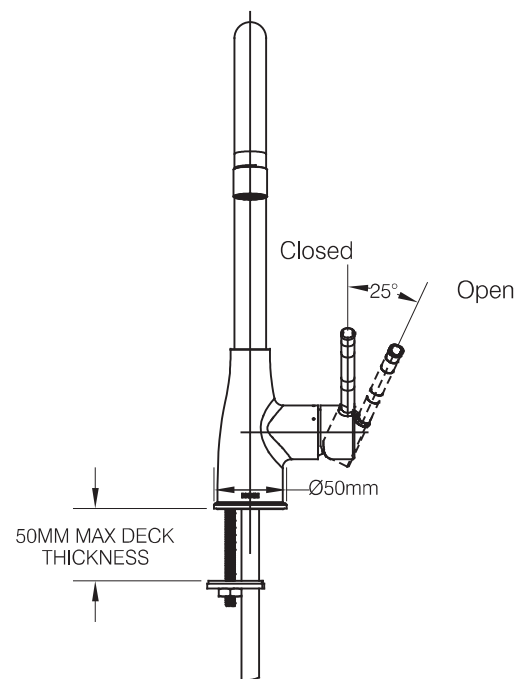

MOEN

Specifications

DESCRIPTION

- Metal construction with a chrome finish
- G1/2 inlet connections
- Include 600mm flexible inlet hoses

OPERATION

- Lever style handle
- Pull-on / Push-off
- Temperature controlled through 90 degree arc of handle travel

FLOW

- Flow is limited to 8.3 L/min at 0.41Mpa with aerator
- Flowrate is about 5.6L/min at 0.3Mpa with aerator
- Flowrate is about 3.4L/min at 0.1Mpa with aerator

CARTRIDGE

- Ø 25mm ceramic cartridge

STANDARDS

- Design to meet GB 18145; GB 25501

WARRANTY

- 5 years limited warranty against leaks and drips

WALES

Single Handle High Arc Kitchen Faucet

MODELS: GN60501MCL01

NOTE: See reverse side for illustrated parts

CRITICAL DIMENSIONS DO NOT SCALE