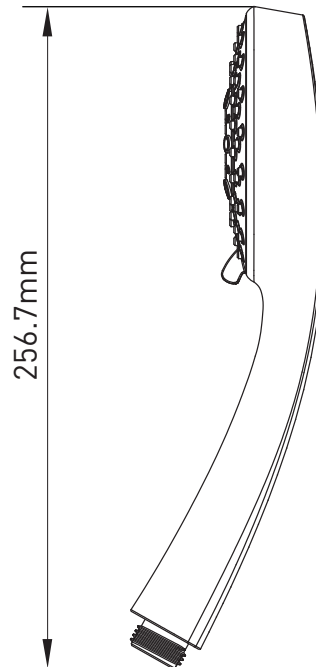

CRITICAL DIMENSIONS DO NOT SCALE