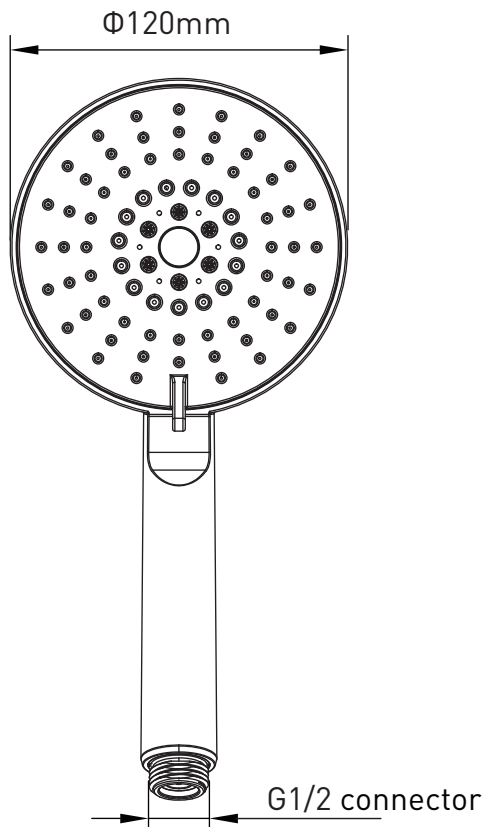

CRITICAL DIMENSIONS DO NOT SCALE