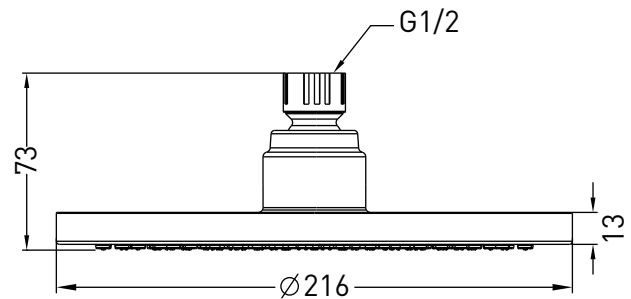

MOEN® 摩恩

Specifications

DESCRIPTION

- Tropical Rain Showerhead
- ABS rear shell with Chrome finish
- Brass ball joint and nut in chrome
- White patterned face shell
- G1/2 connections

FLOW

- Flowrate is about 9.26L/min at 0.3Mpa @ spray model
- Flowrate is about 8.27L/min at 0.1Mpa @ spray model

STANDARD

- Designed to meet GB/T 23447-2009
- Plating passed ASST24hrs grade-10

WARRANTY

- 1 year limited warranty against leaks and drips

TOP SPRAY SHOWERHEAD

MODELS: M22035

CRITICAL DIMENSIONS DO NOT SCALE