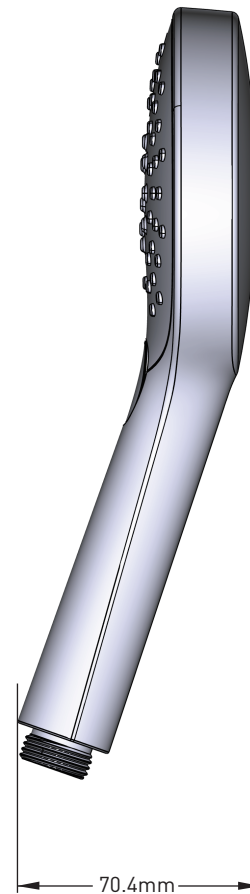

MOEN® 摩恩

Specifications

DESCRIPTION:

- 3-functions(Normal Spray / Massage Spray/ Normal Spray +Massage Spray) with modern style G1/2 connections

OPERATION

- Switching the key to change the function
- Flow rate is about 7.40L/min at 0.1 Mpa Normal Spray +Massage Spray model

SIANDARDS

- Designed to meet GB/T 23447-2009
- Plating passed AASS 24hrs grade-10

WARRANTY

- 1 year limited warranty against leaks and drips

Handheld Shower

MODELS: HH3007SERIES

CRITICAL DIMENSIONS DO NOT SCALE