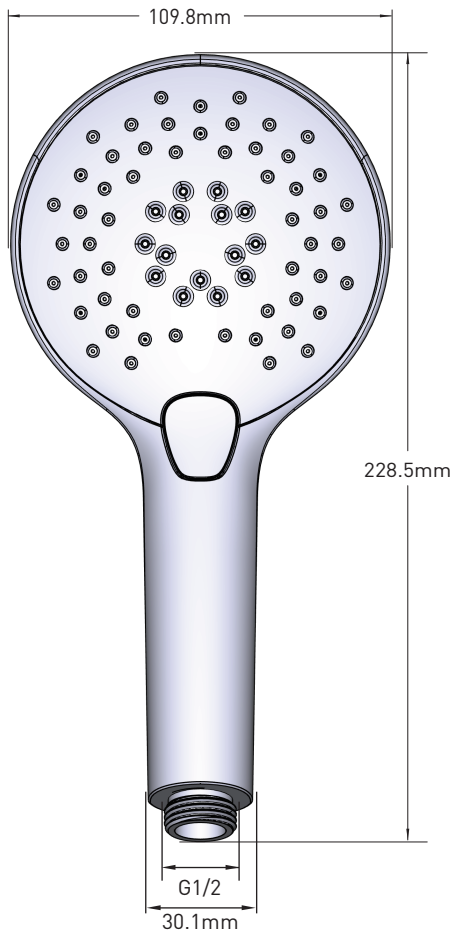

MOEN® 摩恩

Specifications

DESCRIPTION:

- 3-functions(Normal Spray / Massage Spray/ Normal Spray +Massage Spray) with modern style G1/2 connections

OPERATION

- Switching the key to change the function
- Flow rate is about 7.40L/min at 0.1 Mpa Normal Spray +Massage Spray model

SIANDARDS

- Designed to meet GB/T 23447-2009
- Plating passed AASS 24hrs grade-10

WARRANTY

- 1 year limited warranty against leaks and drips

Handheld Shower

MODELS: HH3007SERIES

CRITICAL DIMENSIONS DO NOT SCALE