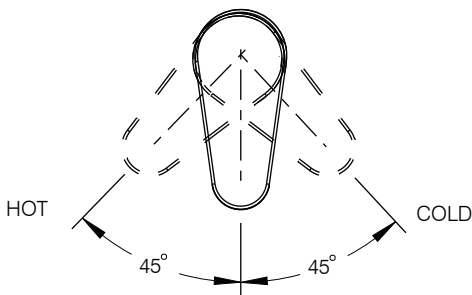

MOEN® 摩恩

Specifications

DESCRIPTION

- Metal construction with various finishes identified by suffix
- G1/2 connections
- Accessories are various by model.
- Including plastic POP-UP waste.

OPERATION

- Lever Style handle
- Pull-on / Push-off
- Temperature controlled through 90 degree arc of handle travel

FLOW

- Water flowrate is about 3.0L/min to 4.5L/min at 0.1Mpa

CARTRIDGE

- Ceramic 35mm cartridge design
- Ceramic material

STANDARDS

- Desigend to meet GB 18145, GB 25501 (Grade 1)

WARRANTY

- 5 years limited warranty against leaks and drips

York

Single Mount Single-Handle Lavatory Facuet

MODELS : GN10121
GN10121BP

CRITICAL DIMENSIONS DO NOT SCALE

Unite: mm