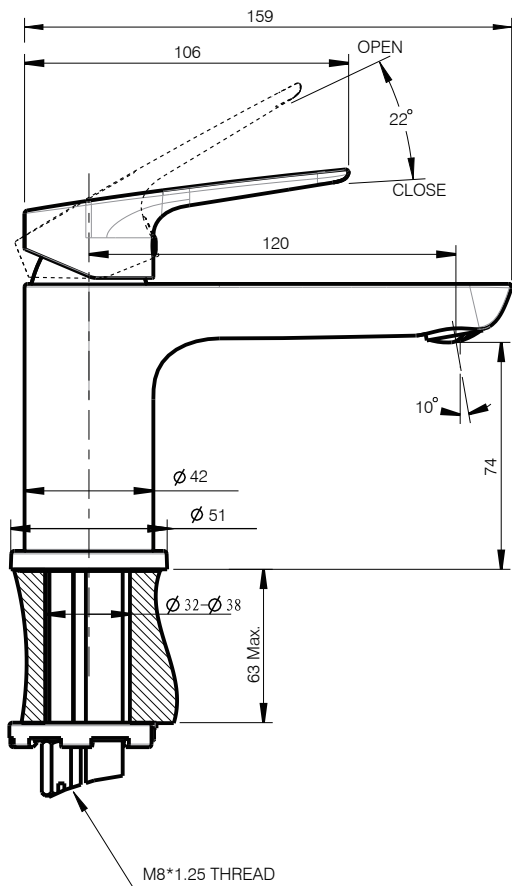

MOEN® 摩恩

Specifications

DESCRIPTION

- Metal construction with various finishes identified by suffix
- G1/2 connections
- Accessories are various by model.
- Including plastic POP-UP waste.

OPERATION

- Lever Style handle
- Pull-on / Push-off
- Temperature controlled through 90 degree arc of handle travel

FLOW

- Water flowrate is about 3.0L/min to 4.5L/min at 0.1Mpa

CARTRIDGE

- Ceramic 35mm cartridge design
- Ceramic material

STANDARDS

- Desigend to meet GB 18145, GB 25501 (Grade 1)

WARRANTY

- 5 years limited warranty against leaks and drips

York

Single Mount Single-Handle Lavatory Facuet

MODELS : GN10121
GN10121BP

CRITICAL DIMENSIONS DO NOT SCALE

Unite: mm